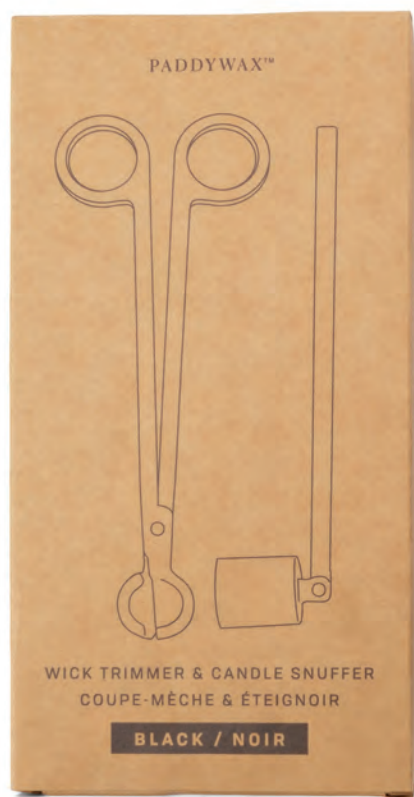

PRODUCT DIMENSIONS

- Style # ACC25EU Red Match Holder with Pink Lid and 80 Matches
8cm x 17cm · 4/PACK
- Style # ACC28EU Amber Match Holder with Blue Lid and 140 Matches
7cm x 17.7cm · 4/PACK

FEATURES

- BOTTLES ALL INCLUDE STRIKERS FOR SAFETY MATCHES
- EACH ARE A PERFECT PAIRING WITH ANY OF OUR MODERN CANDLES

PRODUCT DIMENSIONS

- Style # ACC06-07 75 Safety Matches in Glass Bottle
5.6cm x 11.5cm · 8/PACK

85 FIRESIDE SAFETY MATCHES IN GOLD
ACC08EU · JAR OF GOLD MATCHES

85 FIRESIDE SAFETY MATCHES IN BLUSH
ACC09EU · JAR OF BLUSH MATCHES

85 FIRESIDE SAFETY MATCHES IN GREEN
ACC10EU · JAR OF GREEN MATCHES

FEATURES

- BOTTLES ALL INCLUDE STRIKERS FOR SAFETY MATCHES
- EACH ARE A PERFECT PAIRING WITH ANY OF OUR MODERN CANDLES

PRODUCT DIMENSIONS

WIC04EU · GIFT SET

WIC01EU · GOLD TRIMMER

WIC02EU · GOLD SNUFFER

PRODUCT DIMENSIONS

Style # WIC04 Black Wick Trimmer & Candle Snuffer Gift Set · 3.5cm x 10cm x 19.7cm · 4/PACK

Style # WIC01 Gold Wick Trimmer · 18cm long · 6/PACK