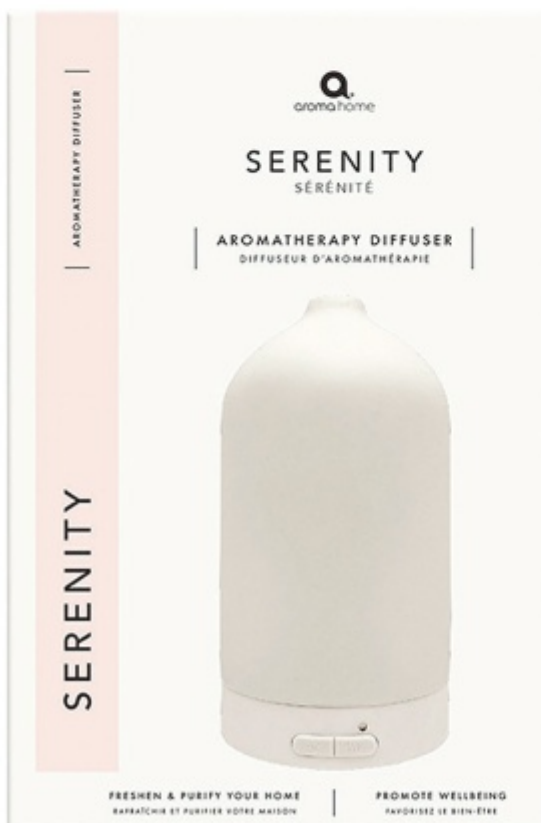

Harmony USB Diffuser

Includes: USB Cable

Sku Code: AH0041HM

Pack Size: 4

Product Dimensions:

10cm x 13cm x 13cm

- LED 3 Colours
- 2 Hours Misting
- Water Capacity 100ml

Sleep Well USB Diffuser

Includes: USB Cable, Lavender Oil 9ml, Calm Mind Oil 9ml

Sku Code: AH0040SW

Pack Size: 4

Product Dimensions:

10cm x 10cm x 10cm

- LED 4 Colours
- 2 Hours Misting
- Water Capacity 60ml

Serenity Diffuser - Cream