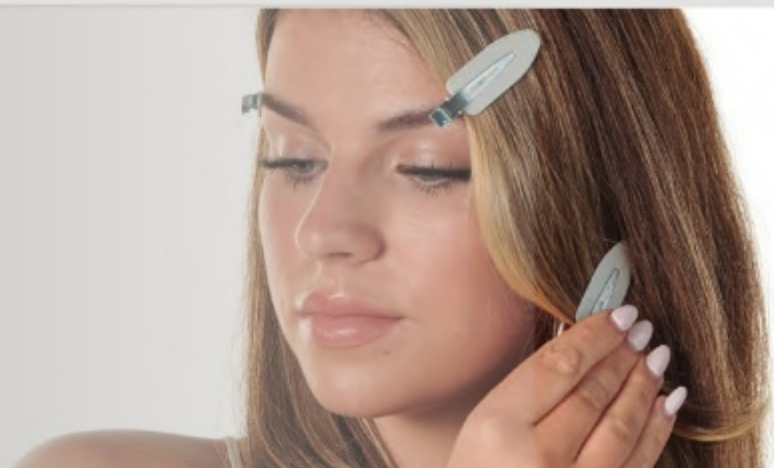

NO HEAT NEEDED!

PREVENTS DAMAGE

PREVENTS FRIZZ

Heatless Curls Set

Includes: x1 Curling Rod, x1 Claw Clip
and x2 Satin Scrunchies

Skü Code: DC0168GR

Pack size: 6
Packaging dimensions: 47 x 9 x 4cm

Mini Satin Scrunchies
6 pc