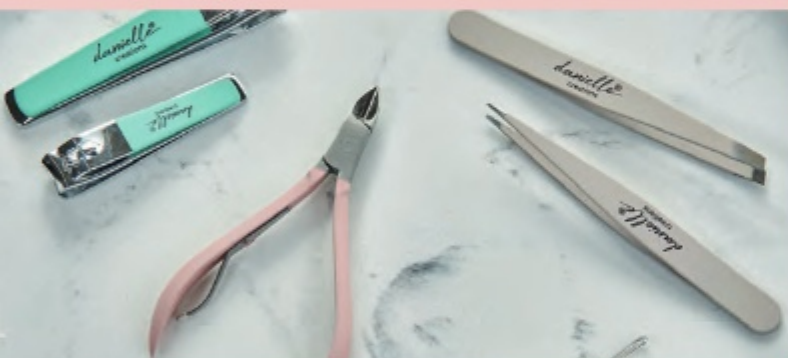

MIRRORS

Our high-quality mirrors come in a range of sizes, finishes and magnifications. From compacts and handhelds to vanity and L.E.D., we have a mirror for every occasion.

ACCESSORIES & BEAUTY TOOLS

Our range of accessories and tools focuses on the everyday essentials that you really can't live without, all designed with an effortlessly, elegant finish.