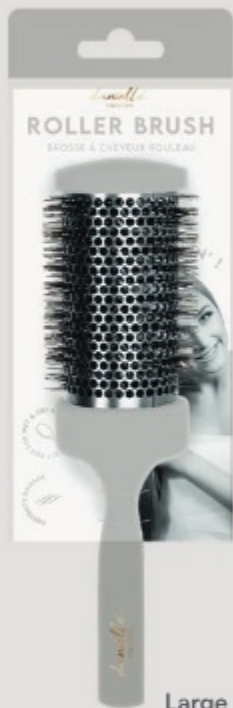

Large Roller Brush

Sku Code: DC0187RR
Pack size: 6
Packaging dimensions:
7.1 x 7.1 x 27cm

Sku Code: DC0096GR
Pack size: 6
Packaging dimensions:
2.5 x 5 x 5cm