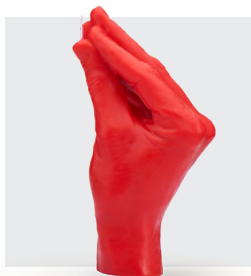

SKU ita-red
Colour Red