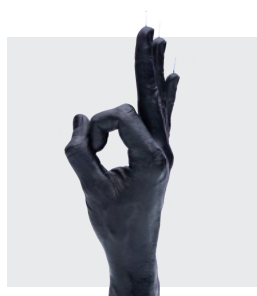

SKU ok-black
Colour Black