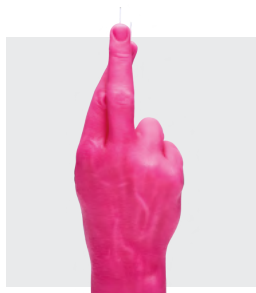

SKU cross-Pink
Colour Pink