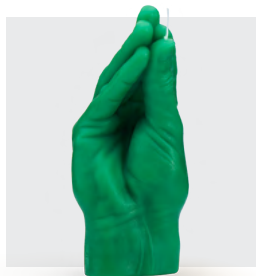

SKU ita-green
Colour Green