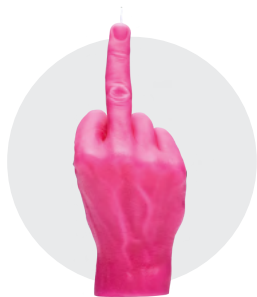

F*CK YOU

Dimensions 22 x 9 x 8 cm
Weight 380 g

SKU fck-pink
Colour Pink