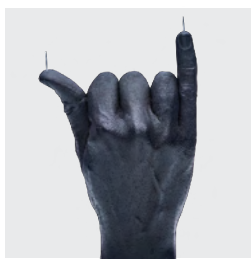

SHAKA

Dimensions 17 x 11 x 6 cm
Weight 350 g

SKU shk-red
Colour Red

SKU shk-blue
Colour Blue

SKU shk-green
Colour Green

SKU shk-black
Colour Black

SKU shk-yellow
Colour Yellow

GUN FINGERS