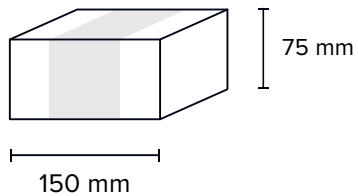

PEACE BABY

Dimensions 6 x 4 x 11 cm
Weight 105 g

SKU bb-pea-green
Colour Green

SKU bb-pea-grey
Colour Grey

SKU bb-pea-blue
Colour Blue

SKU bb-pea-pink
Colour Pink

CROSSED FINGERS

Dimensions 6 x 4 x 11 cm
Weight 110 g

This box looks great on retail shelf and is ready to be gifted without any extra wrapping. Every product has a unique EAN number.

	mm	inch
Length	150	5.9
Width	110	4.3
Height	75	2.9

Pricing

All CandleHand Baby are priced the same. You can mix & match your case as you like.