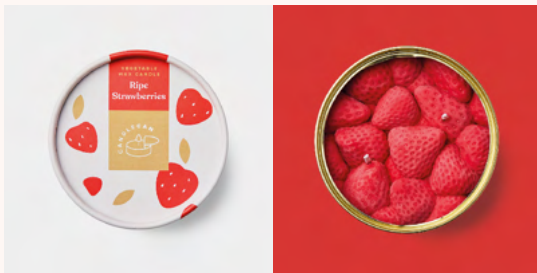

A gourmet candle you wish you could eat.

All the ingredients are known,
yet the combinations are
fresh from kitchen.
Meet CandleCan – a new
hit on your candle menu.

Dimensions L10 x W10 x H5.5 cm

Burn Time 30 h +

NEW

Fresh Avocado

SKU can-avocado
Scent Fresh Herbs
Weight 240 g

Mango Bowl

SKU can-mango
Scent Mango
Weight 285 g

Ripe Strawberries

SKU can-strawberries
Scent Strawberries
Weight 270 g

Coffee Beans