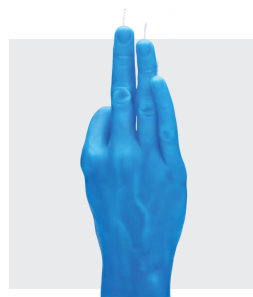

SKU ok-blue
Colour Blue