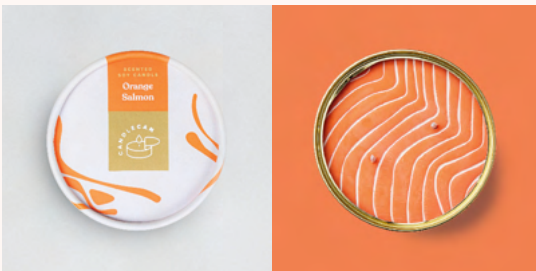

Orange Salmon

SKU can-salmon
Scent Orange
Weight 300 g