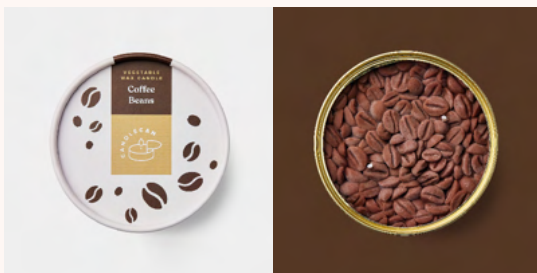

A gourmet candle you wish you could eat.

All the ingredients are known,
yet the combinations are
fresh from kitchen.
Meet CandleCan – a new
hit on your candle menu.

Dimensions L10 x W10 x H5.5 cm

Burn Time 30 h +

NEW

Fresh Avocado

SKU can-avocado
Scent Fresh Herbs
Weight 240 g

Mango Bowl

SKU can-mango
Scent Mango
Weight 285 g

Ripe Strawberries

SKU can-strawberries
Scent Strawberries
Weight 270 g

Coffee Beans