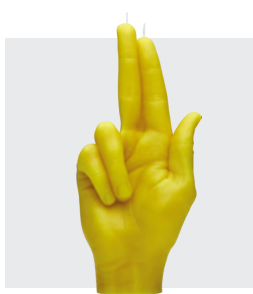

Dimensions 21 x 10 x 5.5 cm
Weight 360 g

SKU gun-green
Colour Green

SKU gun-black
Colour Black

SKU gun-red
Colour Red

SKU gun-yellow
Colour Yellow

SKU gun-blue
Colour Blue

LOVE

Dimensions 16 x 9.5 x 7.5 cm
Weight 330 g