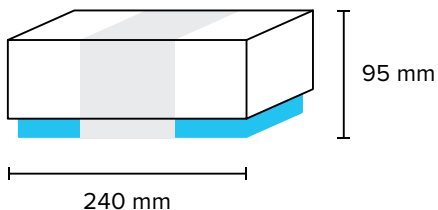

RETAIL PACKAGING

Every candle is nicely packed. You can see the gesture and its colour on the bottom of the package and on the top label.

CandleHand back label contains safety instructions in English, German and French.

Every product has a unique EAN number.

	mm	inch
Length	240	9.44
Width	110	4.3
Height	95	3.7