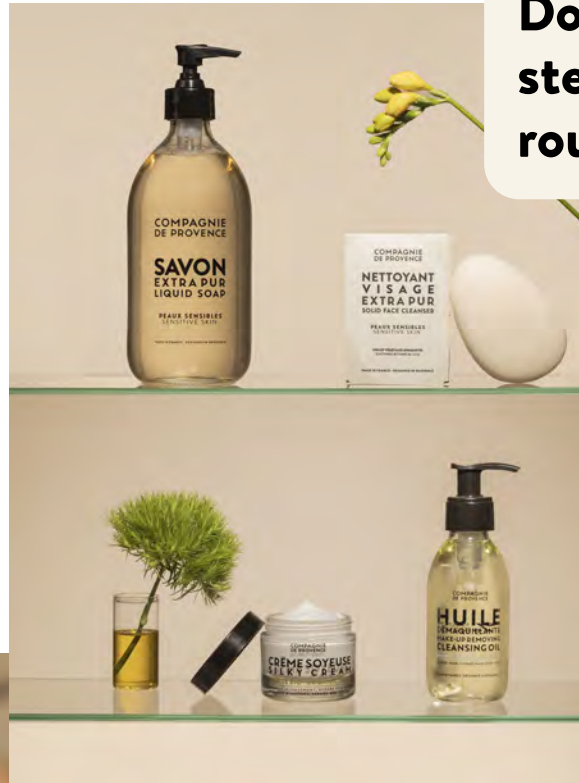

Formats adapted to any use :

- easy to use 30ml, 75ml & 100ml tubes
- elegant 300ml pump bottles

Formulas that delight the senses,
tested under dermatological control

MINIMUM
96.6%
NATURAL ORIGIN
INGREDIENTS. *

THE BRAND IN A SINGLE GLANCE

-

Don't forget that the first essential step in any beauty routine is cleaning your hands! 🖐️

SKINCARE

Beautiful, healthy skin begins with a good beauty routine. Feed your skin with carefully selected natural treasures :