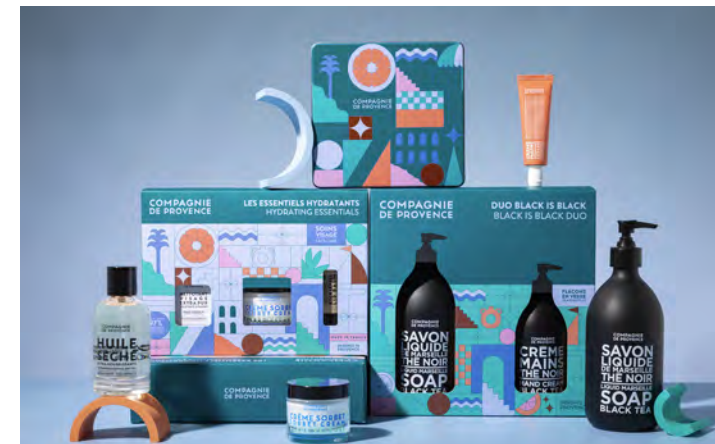

4

CO0105MU20241

5

CO0111MUMUSK

Colisage
Packing

Prix conseillé € TTC International
Recommended price € Inc. VAT International

- 1 — CALENDRIER DE L'AVENT
ADVENT CALENDAR 6
- 2 — TRIO JOLIES MAINS - 3 X 30ML
PRETTY HANDS TRIO - 3 X 30ML 6
Pampleousse rose, Figue de Provence, Lavande aromatique
Pink Grapefruit, Fig of Provence, Aromatic Lavender
- 3 — DUO BLACK IS BLACK
BLACK IS BLACK DUO 4
LIQUID SOAP 495ML, HAND CREAM 300ML
- 4 — LES ESSENTIELS KARITÉ NOURRISSANTS
SHEA ULTRA-NOURISHING ESSENTIALS 6
DRY OIL 100ML, SHOWER OIL 30ML, HAND CREAM 30ML
- 5 — LES ESSENTIELS SOINS VISAGE
FACECARE ESSENTIALS 6
SOLID FACE CLEANSER 25G, SORBET CREAM 50ML, LIPBALM 4.5G

COFFRETS CADEAUX GIFTS SETS

1
CO0115MU20231

2
CO0105MU2024

3
CO0101VE20232

4
CO0101CM20224

5
CO0101CM20223

6
CO0101CM20231

	Colisage Packing	Prix conseillé € TTC International Recommended price € Inc. VAT International		Colisage Packing	Prix conseillé € TTC International Recommended price € Inc. VAT International
1 — KIT DÉCOUVERTE ULTRA HYDRATANT ALGUE VELOURS DISCOVERY KIT ULTRA HYDRATING SEAWEED LIQUID MARSEILLE SOAP 30ML, HAND CREAM 30ML, SEAWEED FACECREAM 15ML	6		4 — TRIO JOLIES MAINS - 3 X 30ML PRETTY HANDS TRIO - 3 X 30ML Fleur de coton, Verveine fraîche, Romarin vitaminé Cotton Flower, Fresh Verbena, Revitalizing Rosemary	6	
2 — KIT DÉCOUVERTE ULTRA NOURISSANT KARITÉ DISCOVERY KIT ULTRA NOURISHING SHEA DRY OIL 10ML, HAND CREAM 30ML, SILKY FACE CREAM 15ML, SHOWER OIL 30ML	6		5 — TRIO JOLIES MAINS - 3 X 30ML PRETTY HANDS TRIO - 3 X 30ML Pamplemousse, Rose Sauvage, Figue de Provence Pink Grapefruit, Wild Rose, Fig of Provence	6	
3 — KIT DÉCOUVERTE EXTRA PUR VERVEINE FRAICHE LIQUID SOAP 30ML, SCENTED SOAP 25G, HAND CREAMS 30ML	6		6 — TRIO JOLIES MAINS - 3 X 30ML PRETTY HANDS TRIO - 3 X 30ML Fleur de coton, Rose Sauvage, Figue de Provence Cotton Flower, Wild Rose, Fig of Provence	6	