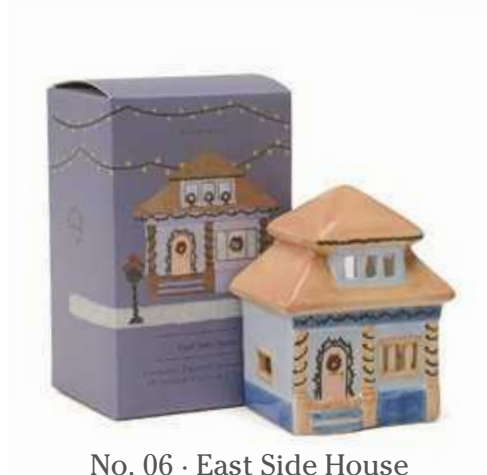

No. 05 · Alpine Chalet

IN0026EU · INCENSE & TEA LIGHT HOLDER
88mm W × 88mm D × 133mm H

No. 06 · East Side House

IN0027EU · INCENSE & TEA LIGHT HOLDER
102mm W × 86mm D × 160mm H

No. 08 · Mystic Manor

IN0029EU · INCENSE & TEA LIGHT HOLDER
90mm W × 80mm D × 127mm H